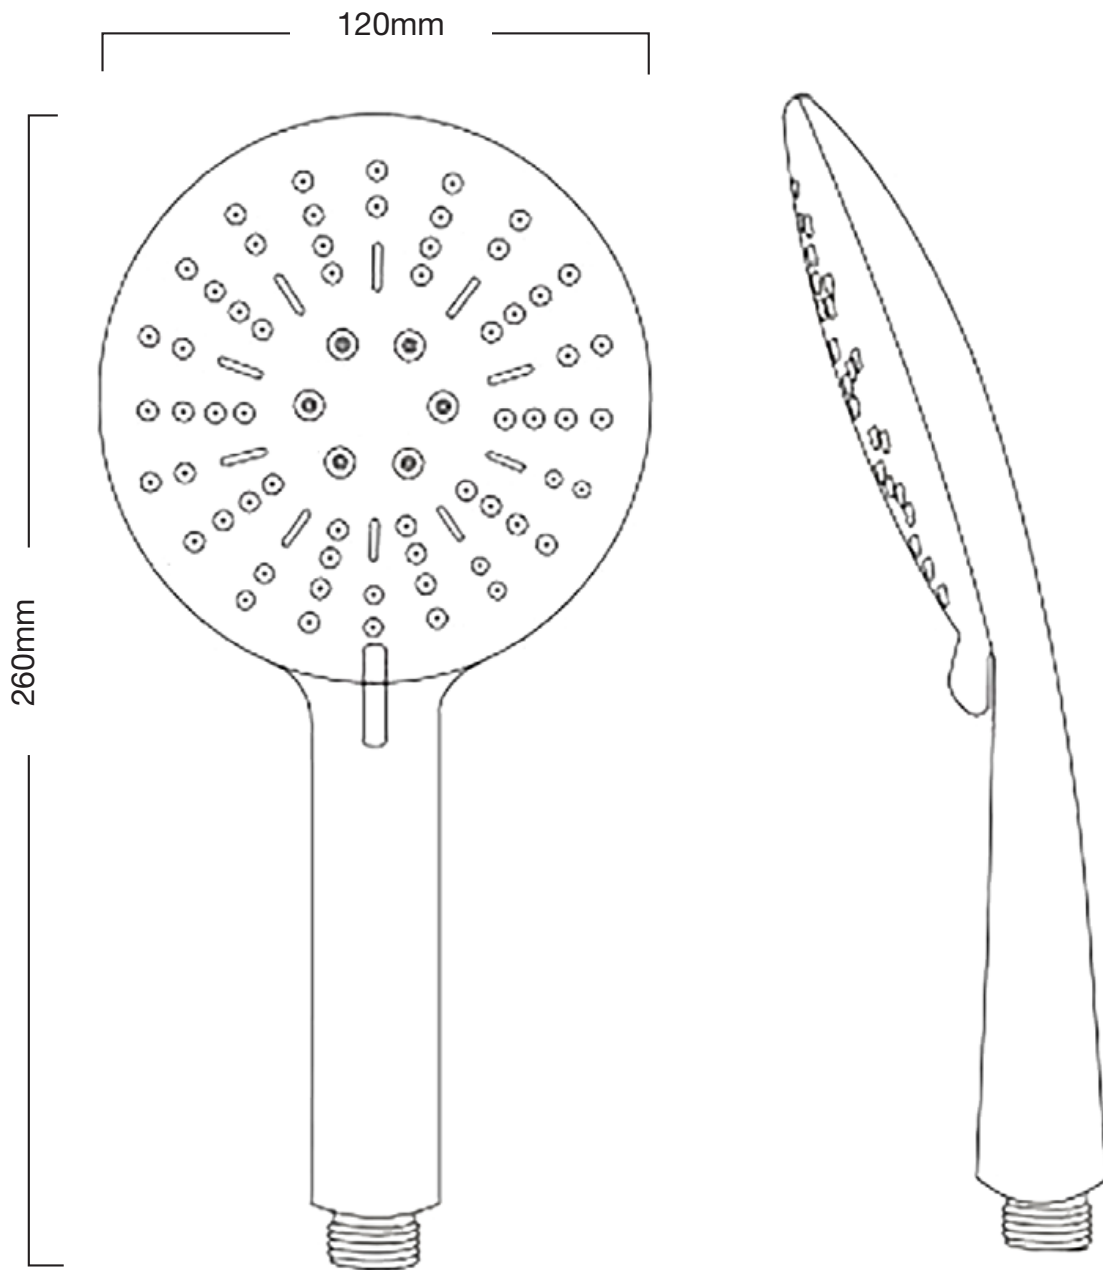

# SOLAR CHROME WALL SHOWER

**GRACOTT  
INDUSTRIES**

# SOLAR CHROME HANDSET

**GRACOTT**  
INDUSTRIES

# ARC TWIN RAIL

**GRACOTT**  
INDUSTRIES