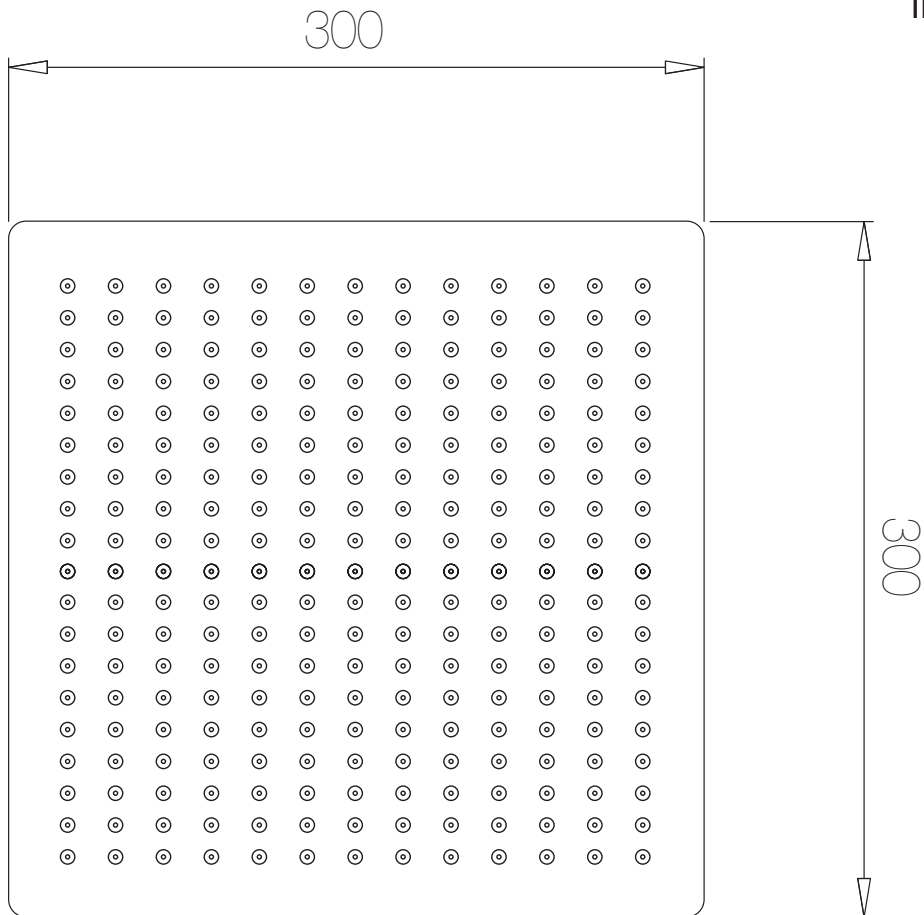

TELFER SQUARE 300 WALLSHOWER

**GRACOTT
INDUSTRIES**

KINGSTON SQUARE HANDSHOWER

GRACOTT
INDUSTRIES

NUOVO SQUARE TWIN RAIL

**GRACOTT
INDUSTRIES**